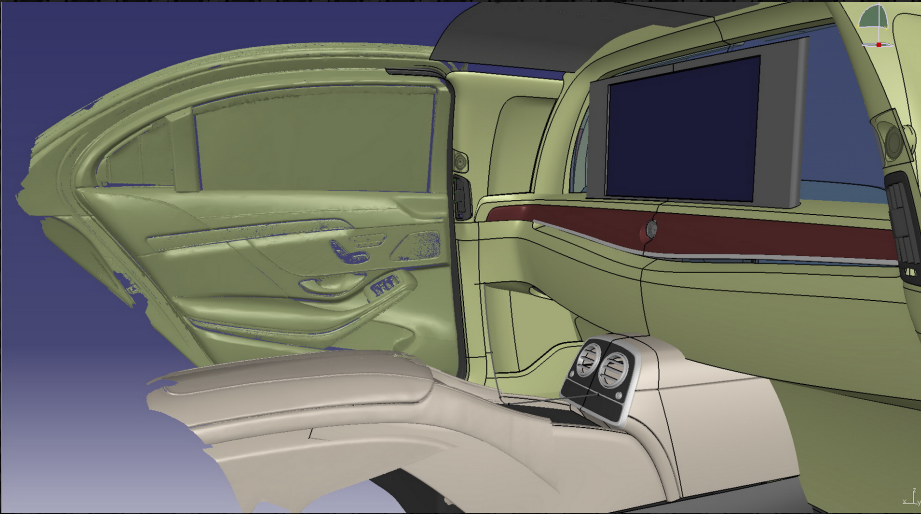

Stage 1: creative phase