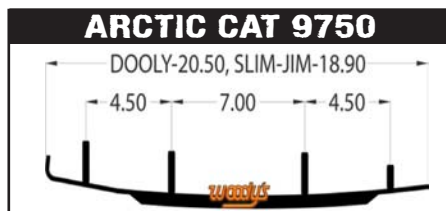

MODEL	YEAR	DOOLY™ TRAIL RUNNERS			SLIM JIM® TRAIL RUNNERS		
		DOOLY 4"	DOOLY 6"	DOOLY 8"	SLIM JIM 4"	SLIM JIM 6"	SLIM JIM 8"
ARCTIC CAT							
4 Stroke Touring	03	DA4-9750	DA6-9750	DA8-9750	SA4-9750	SA6-9750	SA8-9750
Bearcat	95-05,07	DA4-9750	DA6-9750	DA8-9750	SA4-9750	SA6-9750	SA8-9750
Bearcat	06,08-15	DA4-9975	DA6-9975	DA8-9975	SA4-9975	SA6-9975	SA8-9975
CFR 800/1000	10-11	DA4-9975	DA6-9975	DA8-9975	SA4-9975	SA6-9975	SA8-9975
Cougar DLX / MC	98	DA4-9750	DA6-9750	DA8-9750	SA4-9750	SA6-9750	SA8-9750
Crossfire	06-11	DA4-9975	DA6-9975	DA8-9975	SA4-9975	SA6-9975	SA8-9975
EXT Powder Special / DLX EFI	95-98	DA4-9750	DA6-9750	DA8-9750	SA4-9750	SA6-9750	SA8-9750
EXT Touring	98	DA4-9750	DA6-9750	DA8-9750	SA4-9750	SA6-9750	SA8-9750
F-5/6/8/1000/LXR/Sno-Pro/1100	07-14	DA4-9975	DA6-9975	DA8-9975	SA4-9975	SA6-9975	SA8-9975
Fan 570 / FS LXR	08-14	DA4-9975	DA6-9975	DA8-9975	SA4-9975	SA6-9975	SA8-9975
Firecats / Sabercats	03-06	DA4-9975	DA6-9975	DA8-9975	SA4-9975	SA6-9975	SA8-9975
Jaguar Z1	07-08	DA4-9975	DA6-9975	DA8-9975	SA4-9975	SA6-9975	SA8-9975
King Cat 900 EFI	06	DA4-9975	DA6-9975	DA8-9975	SA4-9975	SA6-9975	SA8-9975
M-5 / M-6 / M-7 / M-8 / M-1000 / SP/M-1100/9000	05-15	DA4-9975	DA6-9975	DA8-9975	SA4-9975	SA6-9975	SA8-9975
Mountain Cat / All	03-05	DA4-9750	DA6-9750	DA8-9750	SA4-9750	SA6-9750	SA8-9750
Pantera	97-05	DA4-9750	DA6-9750	DA8-9750	SA4-9750	SA6-9750	SA8-9750
Panther	06-08	DA4-9975	DA6-9975	DA8-9975	SA4-9975	SA6-9975	SA8-9975
Powder Extreme	97-98	DA4-9750	DA6-9750	DA8-9750	SA4-9750	SA6-9750	SA8-9750
Powder Special / EFI	99-00	DA4-9750	DA6-9750	DA8-9750	SA4-9750	SA6-9750	SA8-9750
Sno-Pro 500	10-14	DA4-9975	DA6-9975	DA8-9975	SA4-9975	SA6-9975	SA8-9975
T 660 Turbo/Touring/Turbo Touring/LE	04	DA4-9750	DA6-9750	DA8-9750	SA4-9750	SA6-9750	SA8-9750
T 660 Turbo/Touring/Turbo Touring/LE	05-07	DA4-9975	DA6-9975	DA8-9975	SA4-9975	SA6-9975	SA8-9975
Thunder Cat / MC	97-02	DA4-9750	DA6-9750	DA8-9750	SA4-9750	SA6-9750	SA8-9750
Triple Touring 600	00-01	DA4-9750	DA6-9750	DA8-9750	SA4-9750	SA6-9750	SA8-9750
T Z1 / T500 / T570 / T Z1 LXR	08-14	DA4-9975	DA6-9975	DA8-9975	SA4-9975	SA6-9975	SA8-9975
XF	12-15	DA4-9975	DA6-9975	DA8-9975	SA4-9975	SA6-9975	SA8-9975
Z1 - LXR / Turbo / EXT / Sno-Pro	09-11	DA4-9975	DA6-9975	DA8-9975	SA4-9975	SA6-9975	SA8-9975
Z 370 / 570 / LX	07	DA4-9975	DA6-9975	DA8-9975	SA4-9975	SA6-9975	SA8-9975
Z	95-99	DA4-9750	DA6-9750	DA8-9750	SA4-9750	SA6-9750	SA8-9750
ZL / ZRT	95-03	DA4-9750	DA6-9750	DA8-9750	SA4-9750	SA6-9750	SA8-9750

- accessories
- luggage
- body & chassis
- engine
- electrical & ignition
- controls
- fuel & intake
- rewind
- clutch
- drive
- rear suspension
- front suspension
- traction
- mini sleds
- chemicals
- offroad
- tools & shop
- trailer & towing