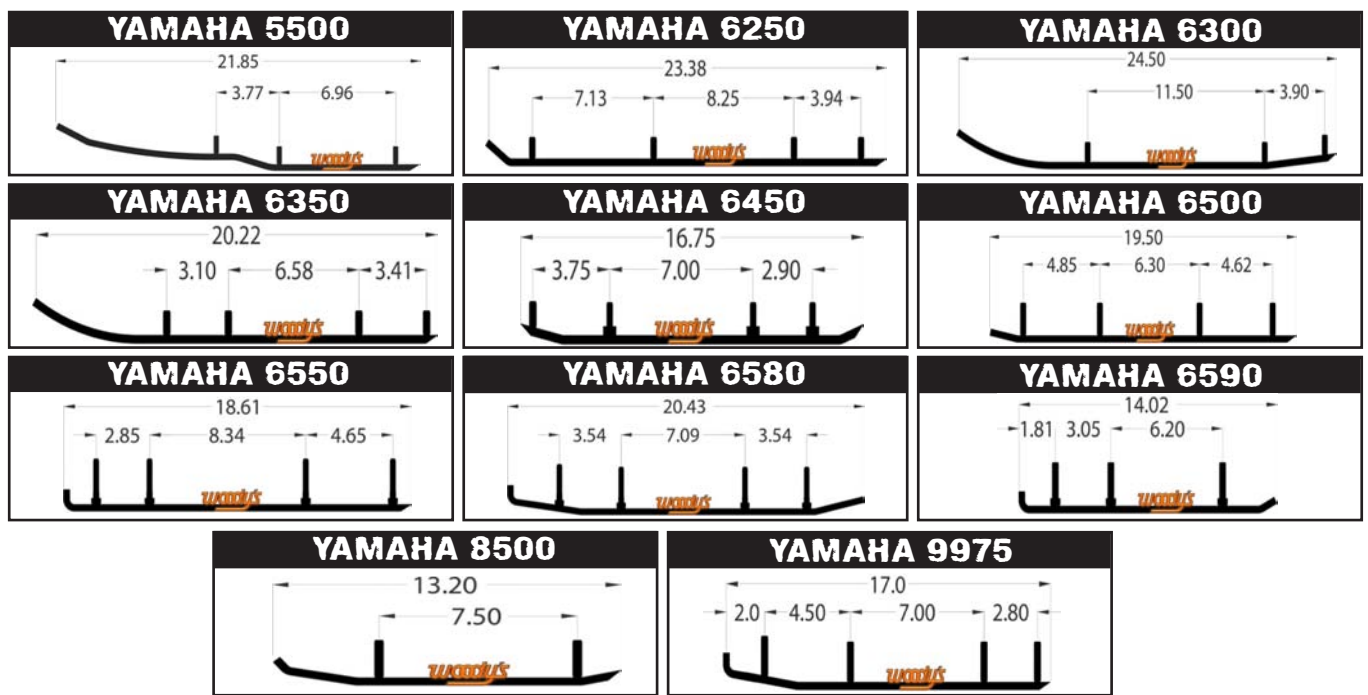

MODEL	YEAR(S)	TOP-STOCK™	EXTENDER III™ 4"	TRAIL BLAZER™ 6"	EXECUTIVE™ 8"	ULTRA™ 10"	ACE™ 6"	ACE™ 8"
SKI-DOO CONTINUED								
Renegade Adrenaline 900 ACE	16	----	ESD9500	TSD9500	WSD9500	----	AS6-9500	AS8-9500
Renegade Adrenaline 1200 4-Tec	16	----	ESD9500	TSD9500	WSD9500	----	AS6-9500	AS8-9500
Renegade ENDURO 600 H.O	16	----	Pilot TS Ski	Pilot TS Ski	Pilot TS Ski	----	Pilot TS Ski	Pilot TS Ski
Renegade ENDURO 800R	16	----	Pilot TS Ski	Pilot TS Ski	Pilot TS Ski	----	Pilot TS Ski	Pilot TS Ski
Renegade ENDURO 900 ACE	16	----	Pilot TS Ski	Pilot TS Ski	Pilot TS Ski	----	Pilot TS Ski	Pilot TS Ski
Renegade ENDURO 1200 4-Tec	16	----	Pilot TS Ski	Pilot TS Ski	Pilot TS Ski	----	Pilot TS Ski	Pilot TS Ski
Renegade Backcountry 600 H.O	16	----	ESD9500	TSD9500	WSD9500	----	AS6-9500	AS8-9500
Renegade Backcountry 800R	16	----	ESD9500	TSD9500	WSD9500	----	AS6-9500	AS8-9500
Summit All	16	----	ESD9500	TSD9500	WSD9500	----	AS6-9500	AS8-9500
Skandic WT 600 H.O	16	----	ESD9500	TSD9500	WSD9500	----	AS6-9500	AS8-9500
Skandic WT 600 ACE	16	----	ESD9500	TSD9500	WSD9500	----	AS6-9500	AS8-9500
Skandic WT 900 ACE	16	----	ESD9500	TSD9500	WSD9500	----	AS6-9500	AS8-9500
Skandic WT 550Fan	16	----	ESD9500	TSD9500	WSD9500	----	AS6-9500	AS8-9500
Skandic SWT 600 H.O	16	----	ESD9500	TSD9500	WSD9500	----	AS6-9500	AS8-9500
Skandic SWT 900 ACE	16	----	ESD9500	TSD9500	WSD9500	----	AS6-9500	AS8-9500
Tundra Sport 600 ACE	16	----	ESD9500	TSD9500	WSD9500	----	AS6-9500	AS8-9500
Tundra Sport 550Fan	16	----	ESD9500	TSD9500	WSD9500	----	AS6-9500	AS8-9500
Tundra LT 600 ACE	16	----	ESD9500	TSD9500	WSD9500	----	AS6-9500	AS8-9500
Tundra LT 550Fan	16	----	ESD9500	TSD9500	WSD9500	----	AS6-9500	AS8-9500
Tundra Xtreme 600 H.O 4-Tec	16	----	ESD9500	TSD9500	WSD9500	----	AS6-9500	AS8-9500

MODEL	YEAR(S)	TOP-STOCK™	EXTENDER III™ 4"	TRAIL BLAZER™ 6"	EXECUTIVE™ 8"	ULTRA™ 10"	ACE™ 6"	ACE™ 8"
YAMAHA								
All Composite	98-99	----	EYV6500	TYV6500	WYV6500	----	----	----
Apex ER/GT/RTX/MTN/LTX/LTX GT/SE/XTX	06-13	----	EYV6580	TYV6580	WYV6580	----	AY6-6580	AY8-6580
Apex	14	----	EYV8500	TYV8500	WYV8500	----	AY6-8500	AY8-8500
Attack / Attack GT	06-07	----	EYV6580	TYV6580	WYV6580	----	AY6-6580	AY8-6580
Bravo LT	98-00	----	EYV6250	TYV6250	WYV6250	----	----	----
FX Nytro MTX 153 / 162	12-13	----	EYV6590	TYV6590	----	----	----	----
FX Nytro MTX 153 / 162	14	----	EYV6580	TYV6580	WYV6580	----	AY6-6580	AY8-6580
Mountain Max 600 / 700	97	----	EYV6450	TYV6450	WYV6450	----	----	----