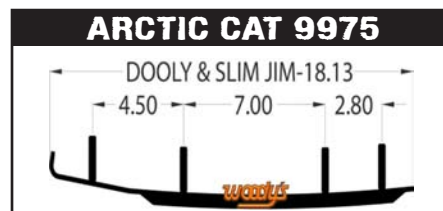

MODEL	YEAR	DOOLY™ TRAIL RUNNERS			SLIM JIM® TRAIL RUNNERS		
		DOOLY 4"	DOOLY 6"	DOOLY 8"	SLIM JIM 4"	SLIM JIM 6"	SLIM JIM 8"
ARCTIC CAT							
4 Stroke Touring	03	DA4-9750	DA6-9750	DA8-9750	SA4-9750	SA6-9750	SA8-9750
Bearcat	95-05,07	DA4-9750	DA6-9750	DA8-9750	SA4-9750	SA6-9750	SA8-9750
Bearcat	06,08-15	DA4-9975	DA6-9975	DA8-9975	SA4-9975	SA6-9975	SA8-9975
CFR 800/1000	10-11	DA4-9975	DA6-9975	DA8-9975	SA4-9975	SA6-9975	SA8-9975
Cougar DLX / MC	98	DA4-9750	DA6-9750	DA8-9750	SA4-9750	SA6-9750	SA8-9750
Crossfire	06-11	DA4-9975	DA6-9975	DA8-9975	SA4-9975	SA6-9975	SA8-9975
EXT Powder Special / DLX EFI	95-98	DA4-9750	DA6-9750	DA8-9750	SA4-9750	SA6-9750	SA8-9750
EXT Touring	98	DA4-9750	DA6-9750	DA8-9750	SA4-9750	SA6-9750	SA8-9750
F-5/6/8/1000/LXR/Sno-Pro/1100	07-14	DA4-9975	DA6-9975	DA8-9975	SA4-9975	SA6-9975	SA8-9975
Fan 570 / FS LXR	08-14	DA4-9975	DA6-9975	DA8-9975	SA4-9975	SA6-9975	SA8-9975
Firecats / Sabercats	03-06	DA4-9975	DA6-9975	DA8-9975	SA4-9975	SA6-9975	SA8-9975
Jaguar Z1	07-08	DA4-9975	DA6-9975	DA8-9975	SA4-9975	SA6-9975	SA8-9975
King Cat 900 EFI	06	DA4-9975	DA6-9975	DA8-9975	SA4-9975	SA6-9975	SA8-9975
M-5 / M-6 / M-7 / M-8 / M-1000 / SP/M-1100/9000	05-15	DA4-9975	DA6-9975	DA8-9975	SA4-9975	SA6-9975	SA8-9975
Mountain Cat / All	03-05	DA4-9750	DA6-9750	DA8-9750	SA4-9750	SA6-9750	SA8-9750
Pantera	97-05	DA4-9750	DA6-9750	DA8-9750	SA4-9750	SA6-9750	SA8-9750
Panther	06-08	DA4-9975	DA6-9975	DA8-9975	SA4-9975	SA6-9975	SA8-9975
Powder Extreme	97-98	DA4-9750	DA6-9750	DA8-9750	SA4-9750	SA6-9750	SA8-9750
Powder Special / EFI	99-00	DA4-9750	DA6-9750	DA8-9750	SA4-9750	SA6-9750	SA8-9750
Sno-Pro 500	10-14	DA4-9975	DA6-9975	DA8-9975	SA4-9975	SA6-9975	SA8-9975
T 660 Turbo/Touring/Turbo Touring/LE	04	DA4-9750	DA6-9750	DA8-9750	SA4-9750	SA6-9750	SA8-9750
T 660 Turbo/Touring/Turbo Touring/LE	05-07	DA4-9975	DA6-9975	DA8-9975	SA4-9975	SA6-9975	SA8-9975
Thunder Cat / MC	97-02	DA4-9750	DA6-9750	DA8-9750	SA4-9750	SA6-9750	SA8-9750
Triple Touring 600	00-01	DA4-9750	DA6-9750	DA8-9750	SA4-9750	SA6-9750	SA8-9750
T Z1 / T500 / T570 / T Z1 LXR	08-14	DA4-9975	DA6-9975	DA8-9975	SA4-9975	SA6-9975	SA8-9975
XF	12-15	DA4-9975	DA6-9975	DA8-9975	SA4-9975	SA6-9975	SA8-9975
Z1 - LXR / Turbo / EXT / Sno-Pro	09-11	DA4-9975	DA6-9975	DA8-9975	SA4-9975	SA6-9975	SA8-9975
Z 370 / 570 / LX	07	DA4-9975	DA6-9975	DA8-9975	SA4-9975	SA6-9975	SA8-9975
Z	95-99	DA4-9750	DA6-9750	DA8-9750	SA4-9750	SA6-9750	SA8-9750
ZL / ZRT	95-03	DA4-9750	DA6-9750	DA8-9750	SA4-9750	SA6-9750	SA8-9750

- accessories
- luggage
- body & chassis
- engine
- electrical & ignition
- controls
- fuel & intake
- rewind
- clutch
- drive
- rear suspension
- front suspension
- traction
- mini sleds
- chemicals
- offroad
- tools & shop
- trailer & towing