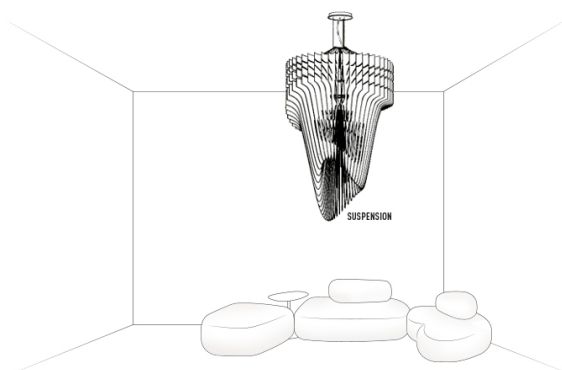

ARIA design by Zaha Hadid

Compendium page 78

| PRODUCT | SIZE | COLOUR | CODE |
|---|---|---|---------------------------------|
| <p>SUSPENSION</p> <p>Bulbs E27:</p> <ul style="list-style-type: none">  6 X 52W max Halogen or  6 X 8W LED Filament  + 1 X 100W Spot Halogen or 1 X 16W Spot LED <p>Made of: Cristalflex® / Lentiflex®</p> <p>Weight: net Kg 23,5 - gross Kg 32,2</p> <p>Package: A 5,2kg 56 x 56 x h44cm B 27kg 45 x 140 x h15cm</p> <p>CE IP 20  </p> |  | <p> BLACK SHADE</p> | <p>ARI84SOS0004T_000</p> |

ARIA ENTIRE COLLECTION

ENERGY CLASS

 This luminaire is compatible with bulbs of the energy classes:

| | | |
|--------------|---|---|
| A++ | } |  |
| A+ | | |
| A | } |  |
| B | | |
| C | | |
| D | | |
| E | | |